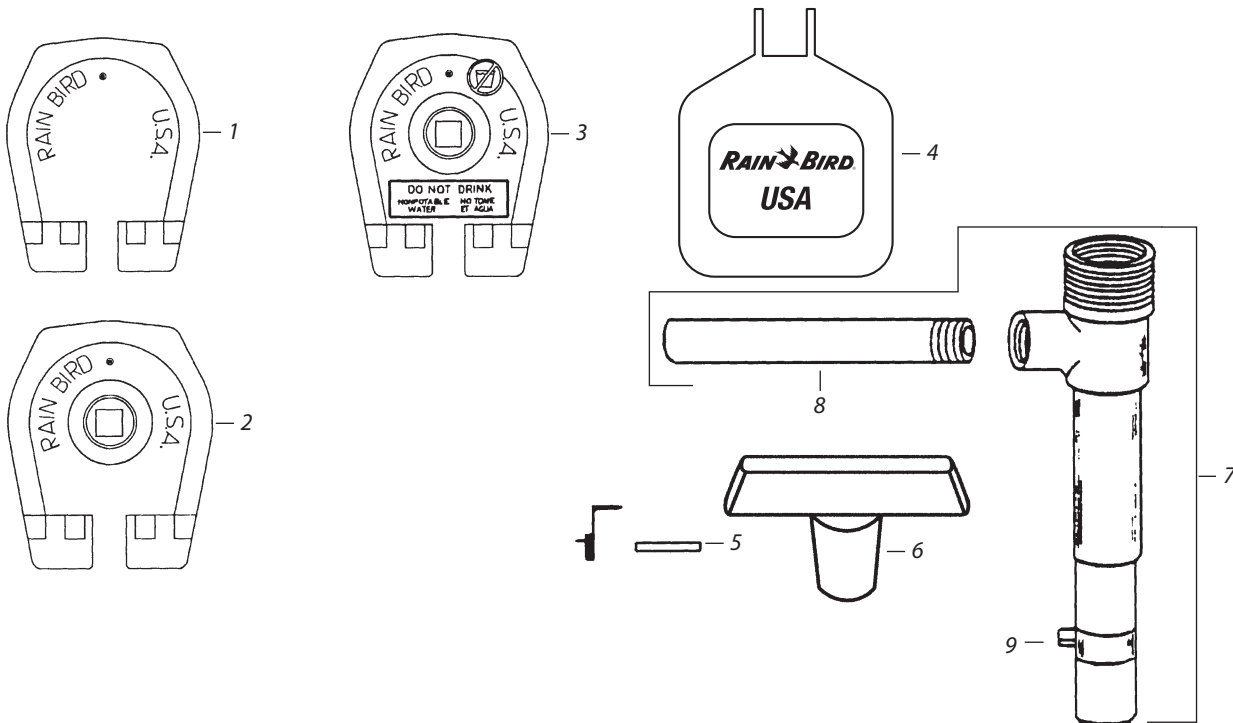

ONE-PIECE QUICK COUPLER VALVES
3, 5, AND 7 SERIES

Ref Part Description	3RC	5RC 5LRC 5NP	7
COVER ASSEMBLY			
1 Rubber cover, yellow (RC)	206952-01	206954-01	-
2 Locking rubber cover, yellow (LRC)	-	207249-02	-
3 NP locking rubber cover, purple (NP)	-	207251-04	-
4 Metal cover with pin	-	-	211812
5 Pin, cover	205174	206252	-
6 Cover key (LRC and ACME)	D06401	D06401	-
VALVE KEY ASSEMBLY			
7 Key assembly, NPT	B11801	B13301	B14501
- Key assembly, BSP	-	B13401	B14700
8 Handle	-	200243	200243
9 Pin	205174	200226	200275
VALVE ASSEMBLY			
10 Cage	200503	201612	200288
11 Spring	200502	200232	200265
12 Gasket	200504	200278	200287
13 Body, NPT	-	-	-
- Body, BSP	-	-	-
14 Rubber disc (Buna-N)	(200192)	(200213)	(200251)
15 Retainer	(200193)	(200214)	(200252)
16 Washer	(200194)	(200215)	(200215)
17 Screw	(200195)	(205806)	(205806)
A Repair kit	204146	203747	203749

3 series includes 10 and 11

Note: Part numbers enclosed in brackets () are not available individually, but may be sold in assemblies or kits.